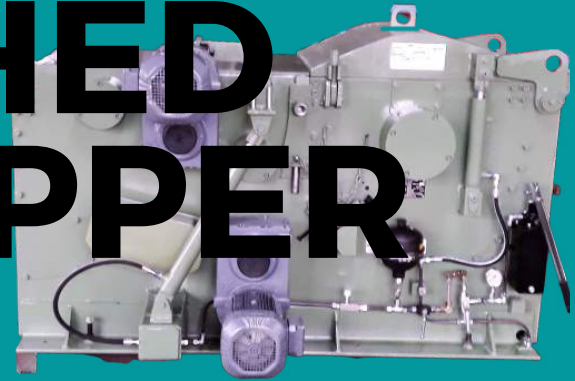

Servoday Group Presents

USED REFURBISHED WOOD CHIPPER

Servoday Group Stock & Supply a Comprehensive Range of Used & Fully Refurbished Wood Chipper of all major make and brands.

Drum chippers are stationary machines provided with a horizontal feed unit. To ensure an optimal chipping process they are equipped with a fast rotating chipping knife rotor and suitable for chipping of short or long pieces of waste wood, free from tramp material, from the timber sizing and wood processing industry in order to produce a defined homogeneous and continuous wood chip.