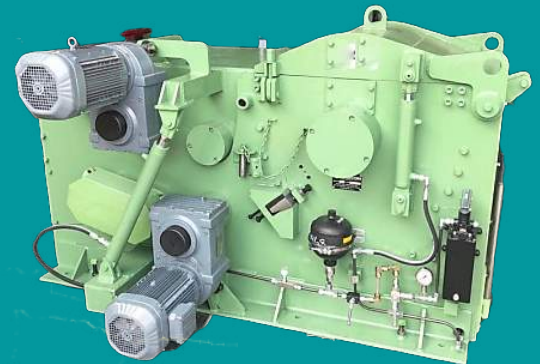

Servoday Group Presents

USED REFURBISHED WOOD CHIPPER

Servoday Group Stock & Supply a Comprehensive Range of Used & Fully Refurbished Wood Chipper of all major make and brands.

Drum chippers are stationary machines provided with a horizontal feed unit. To ensure an optimal chipping process they are equipped with a fast rotating chipping knife rotor and suitable for chipping of short or long pieces of waste wood, free from tramp material, from the timber sizing and wood processing industry in order to produce a defined homogeneous and continuous wood chip.

10
TPH

12
TPH

14
TPH

17
TPH

All used equipment is refurbished by our experienced team using high quality parts like Roller, Drum, Knife, Screen, Gears, Bearings, Seals, Drive Shaft, Driving Pulley, Rotor, Tips, Hydraulic Cylinders and Automation system, tested prior to dispatch.