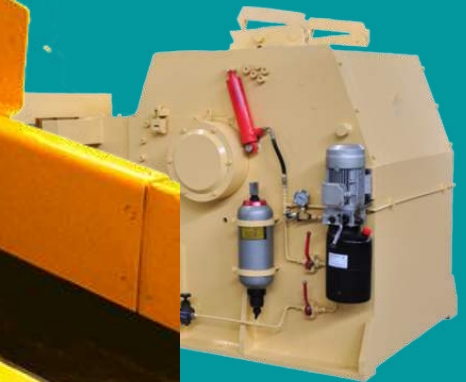

Servoday Group Presents

USED REFURBISHED WOOD CHIPPER

Servoday Group Stock & Supply a Comprehensive Range of Used & Fully Refurbished Wood Chipper of all major make and brands.

Drum chippers are stationary machines provided with a horizontal feed unit. To ensure an optimal chipping process they are equipped with a fast rotating chipping knife rotor and suitable for chipping of short or long pieces of waste wood, free from tramp material, from the timber sizing and wood processing industry in order to produce a defined homogeneous and continuous wood chip.

10
TPH

12
TPH

14
TPH

17
TPH

All used equipment is refurbished by our experienced team using high quality parts like Roller, Drum, Knife, Screen, Gears, Bearings, Seals, Drive Shaft, Driving Pulley, Rotor, Tips, Hydraulic Cylinders and Automation system, tested prior to dispatch.