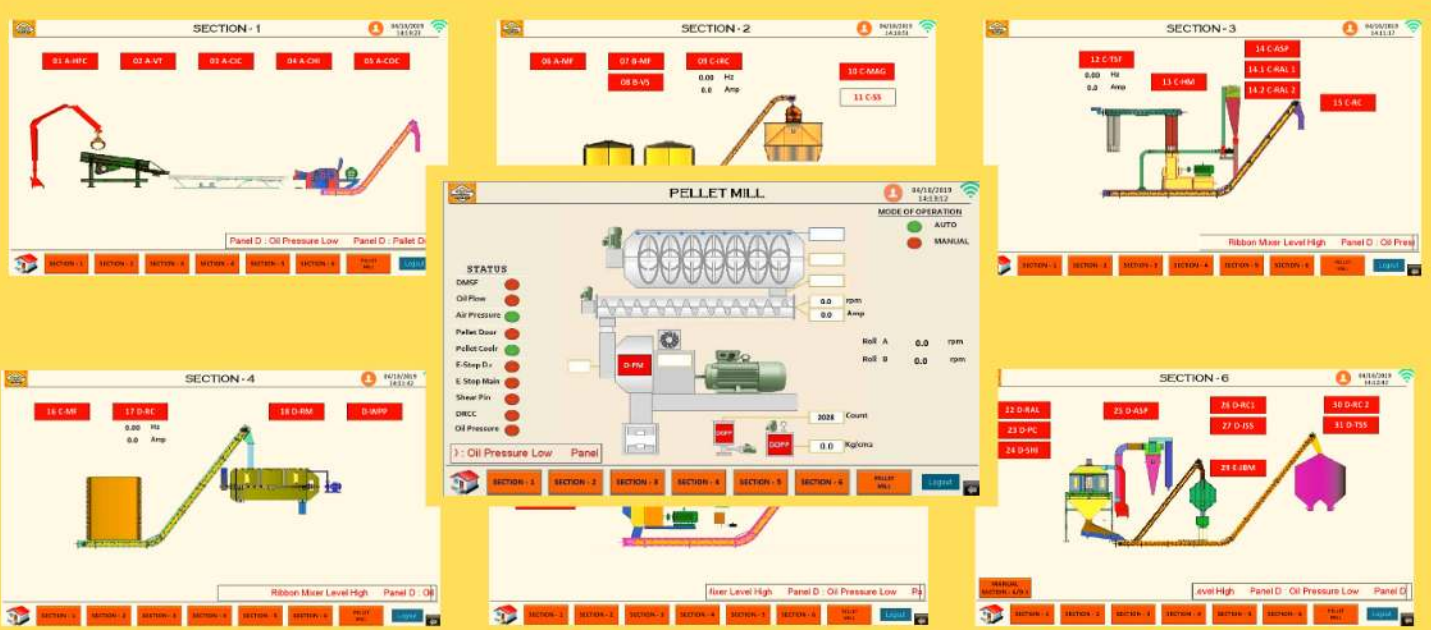

# PELLET PLANT AUTOMATION SYSTEM

Pellet Plant Automation System to control the operation of the whole pellet production line, including Raw Material Preparatory Section, Chipping Section, Drying Section, Grinding Section, Mixing Section, Pelleting Section, Cooling Section, Storage Section, Bagging Section.